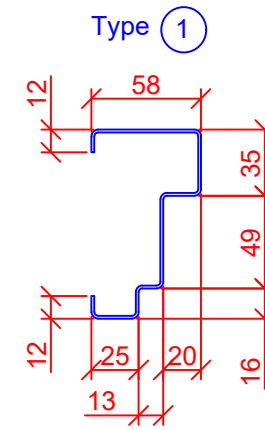

Frame type 1

**DAN-doors**   
INTELLIGENT SOLUTIONS

Drawing no:	<b>MT16010</b>	Rev.:	<b>A</b>
Product:	Flush metal door SMU210 EI120		
Designer:	Drawing type:	Type drawing	Date:
			02.10.2017