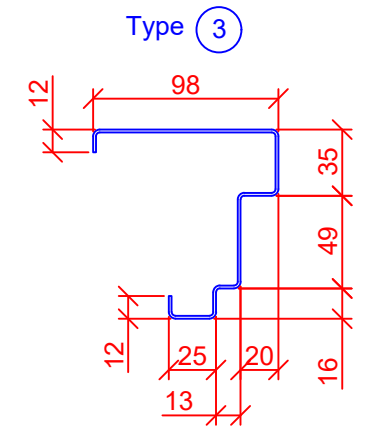

Frame type 1

**DAN-doors**   
INTELLIGENT SOLUTIONS

Drawing no:	<b>MT16010</b>	Rev.:	<b>A</b>
Product:	Flush metal door SMU210 EI120		
Designer:	Drawing type:	Type drawing	Date:
			02.10.2017