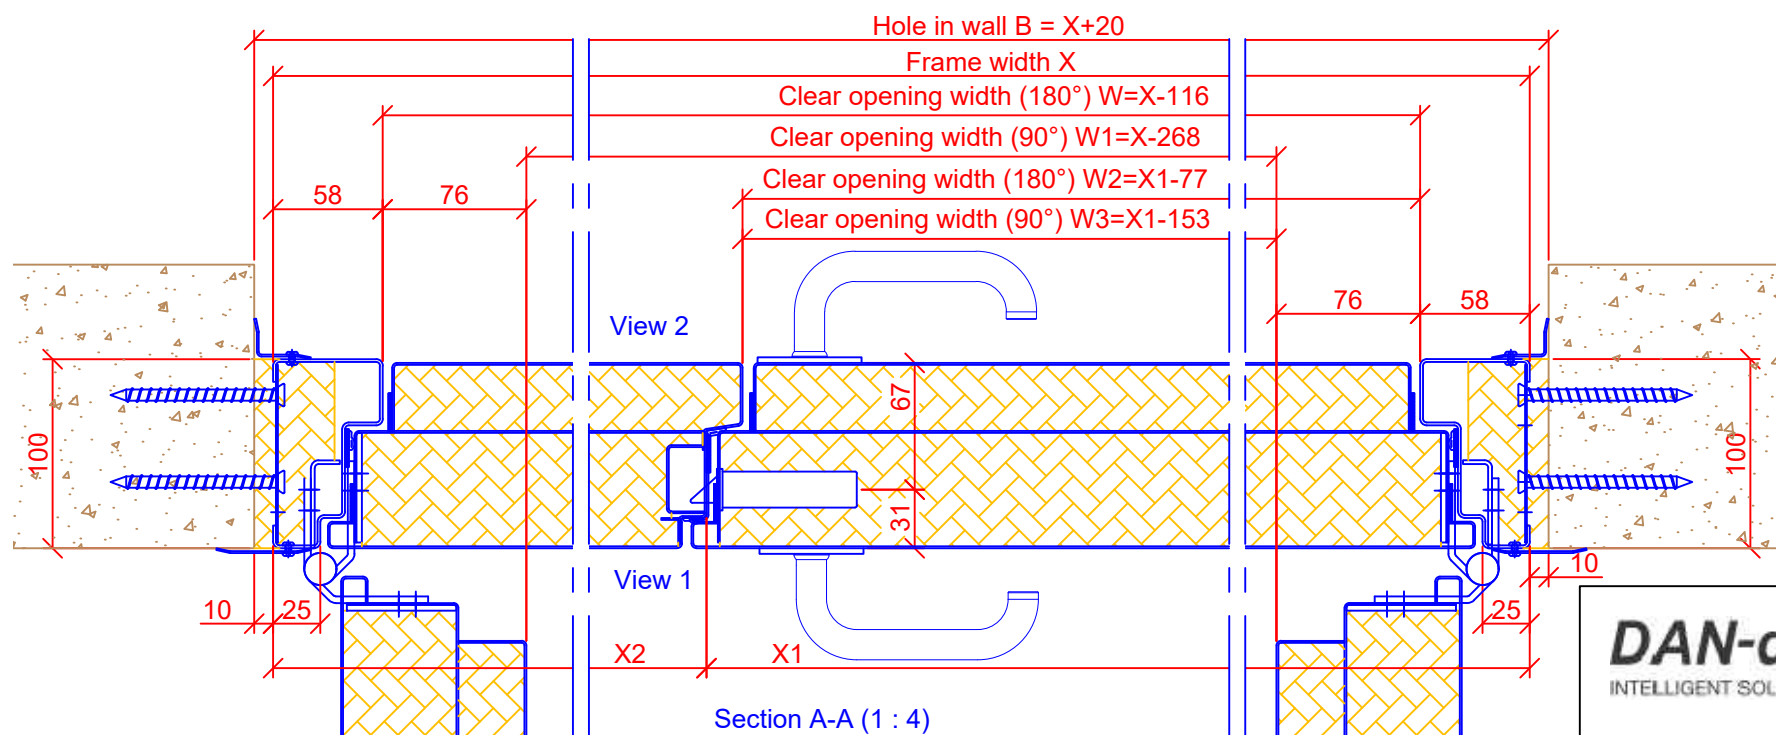

Frame type 1

**DAN-doors**   
INTELLIGENT SOLUTIONS

Drawing no:	<b>MT16010</b>	Rev.:	<b>A</b>
Product:	Flush metal door SMU210 EI120		
Designer:	Drawing type:	Type drawing	Date:
			02.10.2017