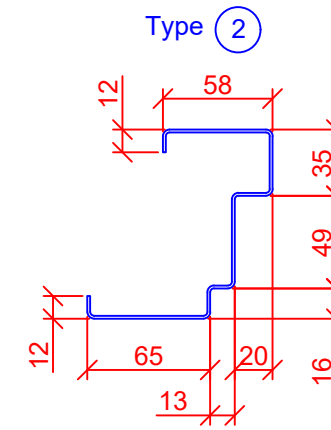

Frame type 1

**DAN-doors**   
INTELLIGENT SOLUTIONS

Drawing no:	<b>MT16010</b>	Rev.:	<b>A</b>
Product:	Flush metal door SMU210 EI120		
Designer:	Drawing type:	Type drawing	Date:
			02.10.2017