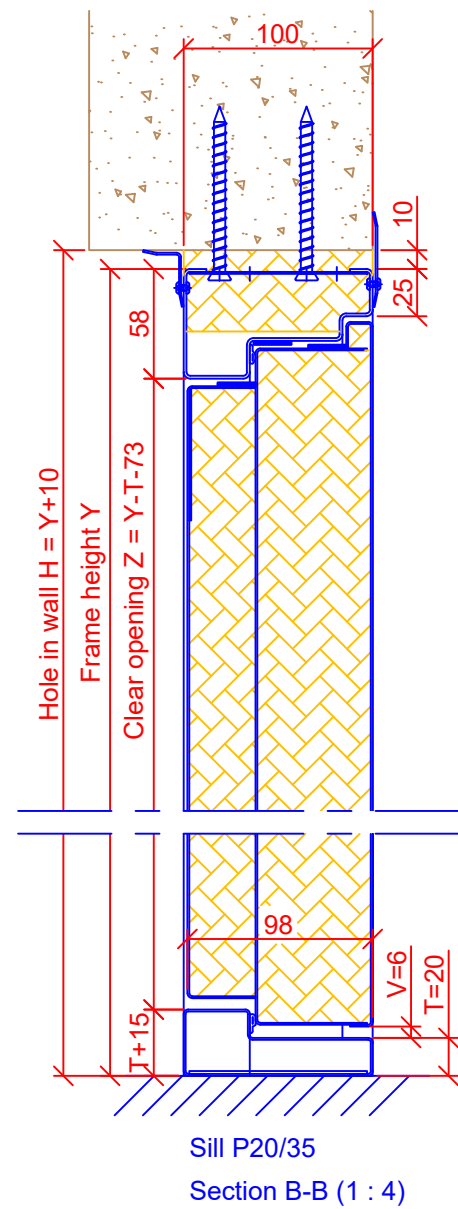

Frame type 1

**DAN-doors**   
INTELLIGENT SOLUTIONS

Drawing no:	<b>MT16010</b>	Rev.:	<b>A</b>
Product:	Flush metal door SMU210 EI120		
Designer:	Drawing type:	Type drawing	Date:
			02.10.2017