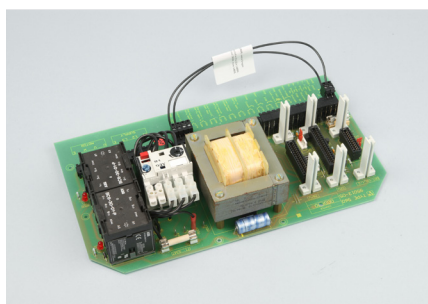

59-3014

Bundprint 960 forberedt for ABDL
Print 960 prepared for ABDL