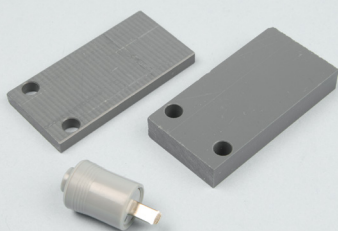

Tilbehør til automatiske skydedøre
Options for automatic sliding doors

70-8300

Plastsnore til to truckkontakter

Plastic pull cords - two pcs.

PHOTO IS ON ITS WAY

70-8405

Skruepose type C 1-fløjet

Bag of screws type C 1-leaf