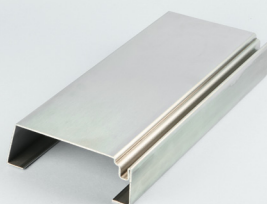

DAN-matic reservedele | Spare parts

Rustfri profil
Stainless steel profiles

DAN-doors 
INTELLIGENT SOLUTIONS

24-0004

Rustfri køreskinne
Stainless steel sliding rail

24-5002

Karm profil rustfri
Frame profile stainless steel

24-5003

Karmprofil rustfri stål T99 skydedør
Frame profile stainless steel T99 sliding door