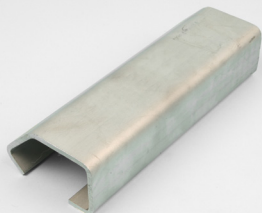

DAN-matic reservedele | Spare parts

Rustfri profil
Stainless steel profiles

DAN-doors 
INTELLIGENT SOLUTIONS

24-0004

Rustfri køreskinne
Stainless steel sliding rail

24-5002

Karm profil rustfri
Frame profile stainless steel

24-5003

Karmprofil rustfri stål T99 skydedør
Frame profile stainless steel T99 sliding door