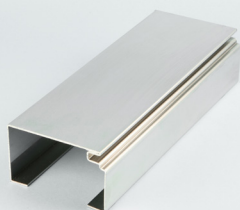

DAN-matic reservedele | Spare parts

Rustfri profil
Stainless steel profiles

DAN-doors 
INTELLIGENT SOLUTIONS

24-0004

Rustfri køreskinne
Stainless steel sliding rail

24-5002

Karm profil rustfri
Frame profile stainless steel

24-5003

Karmprofil rustfri stål T99 skydedør
Frame profile stainless steel T99 sliding door