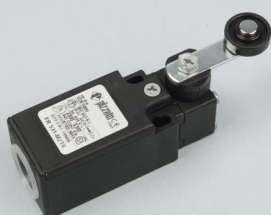

Rude 400 x 600 x 84 mm

Window glass 400 x 600 x 84 mm

59-2010

Endestop switch Pizzato FR531 M2T6

Limit switch Pizzato FR531 M2T6

DAN-matic reservedele | Spare parts

Ekstra tilbehør
Additional options

59-2015