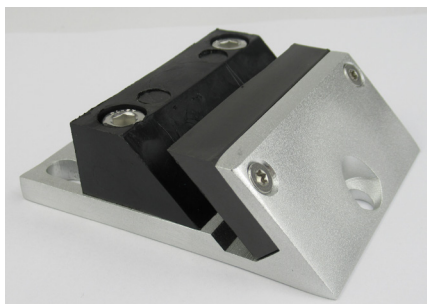

Roller complete SS incl. nut ø 64 mm

30-3010

Styrebeslag forrest

Guide fitting front

DAN-matic reservedele | Spare parts

Ekstra tilbehør
Additional options

DAN-doors 
INTELLIGENT SOLUTIONS

30-3050