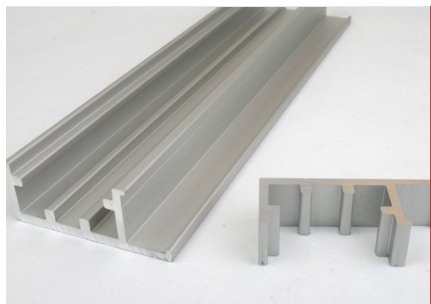

DAN-matic reservedele | Spare parts

Aluminiumsprofiler
Aluminium profiles

DAN-doors
INTELLIGENT SOLUTIONS

20-0200

Alu-vinkel f/tandstang modulus 40*26 mm
Alu angle f/toothed bar modulus 40*26 mm