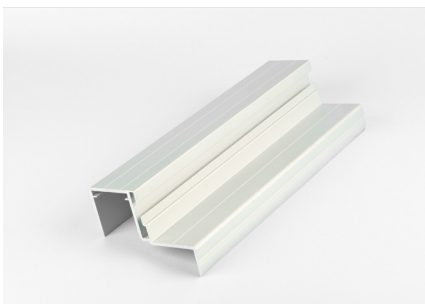

20-6005

Alu profil for 100 mm hængslet dør
Alu profile for 100 mm hinged door