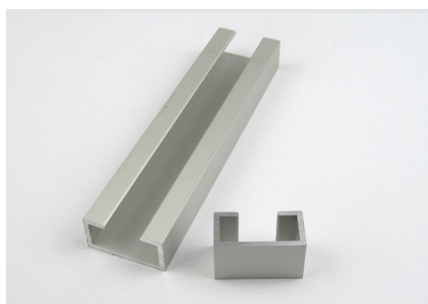

20-0090

Alu-profil f/MIS-dør
Alu profile f/MIS-door