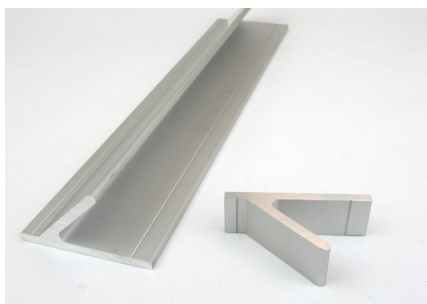

DAN-matic reservedele | Spare parts

Aluminiumsprofiler
Aluminium profiles

DAN-doors
INTELLIGENT SOLUTIONS

20-0120

Alu-profil bundstyr Type D
Alu profile bottom guide Type D