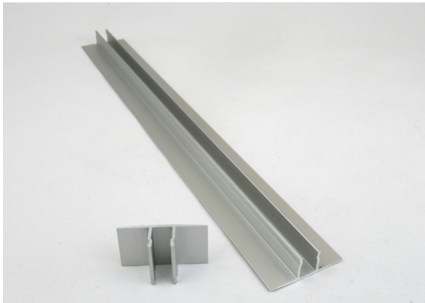

20-5002

Alu-vinkel på karm for anslag/hængelås b.
Alu angle on frame for stop/padlock fitting.

20-6001

Alu profil for 60 mm skydedør
Alu profile for 60 mm sliding door

DAN-matic reservedele | Spare parts

Aluminiumsprofiler
Aluminium profiles

DAN-doors 
INTELLIGENT SOLUTIONS

20-6002

Alu-profil for 100 mm skydedør
Alu profile for 100 mm sliding door

20-6003

Alu-profil for 150 mm skydedør / SINODAN
Alu profile for 150 mm sliding door / SINODAN

20-6004