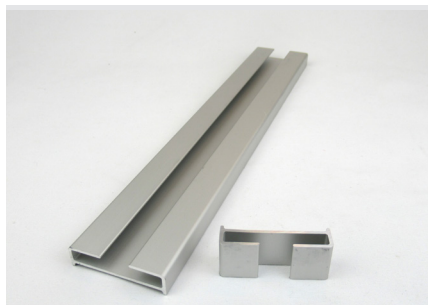

Alu-profil bund Type A1 for skydedøre
Alu profile bottom Type A1 for sliding doors

20-0030

Alu-profil låg Type A - gammel model
Alu profile cover Type A - old model

20-0031

Alu-profil låg Type A1 for skydedøre
Alu profile cover Type A1 for sliding doors

DAN-matic reservedele | Spare parts

Aluminiumsprofiler
Aluminium profiles

DAN-doors 
INTELLIGENT SOLUTIONS

20-0050

Alu-profil Type B
Alu profile Type B

20-0060

Alu-profil Type C og D
Alu profile Type C and D